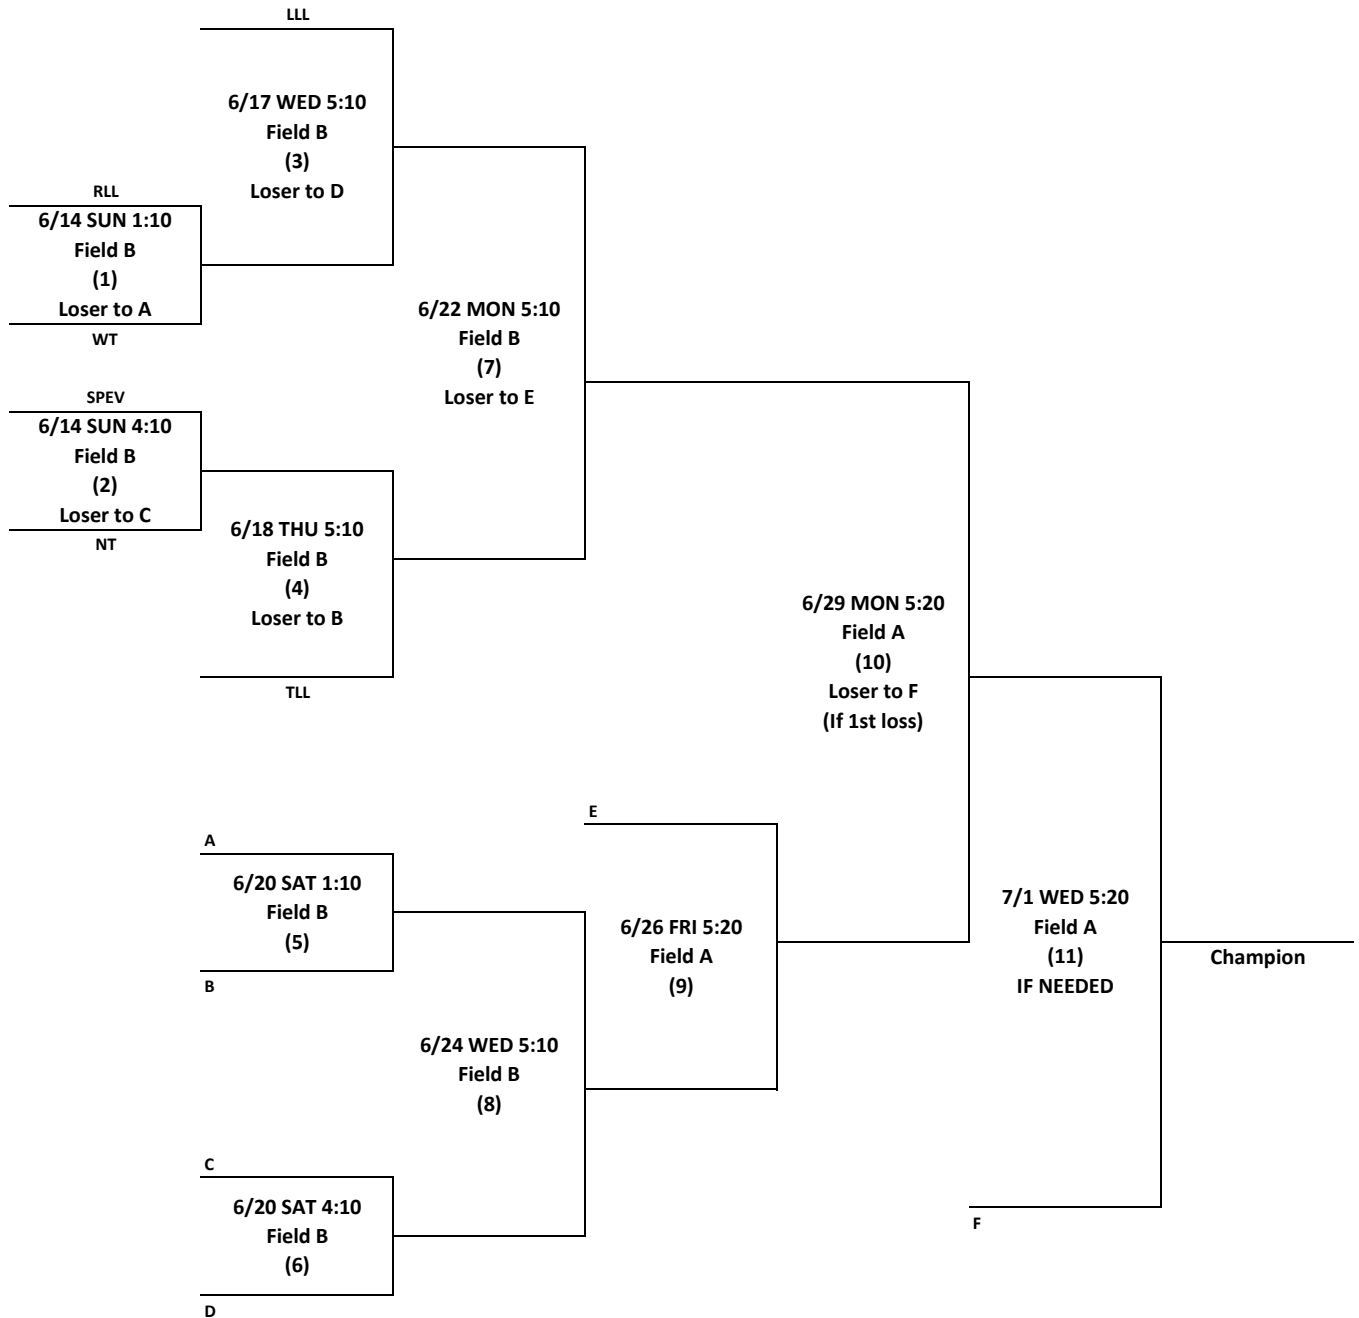

# 2026 (9yr to 11yr) Baseball All-Stars

www.cad27.com

**All Games @ SAN PEDRO / EASTVIEW Little League**  
**Field Location: 766 N. CENTER St, SAN PEDRO, CA**  
[www.eastviewlittleleague.com](http://www.eastviewlittleleague.com)